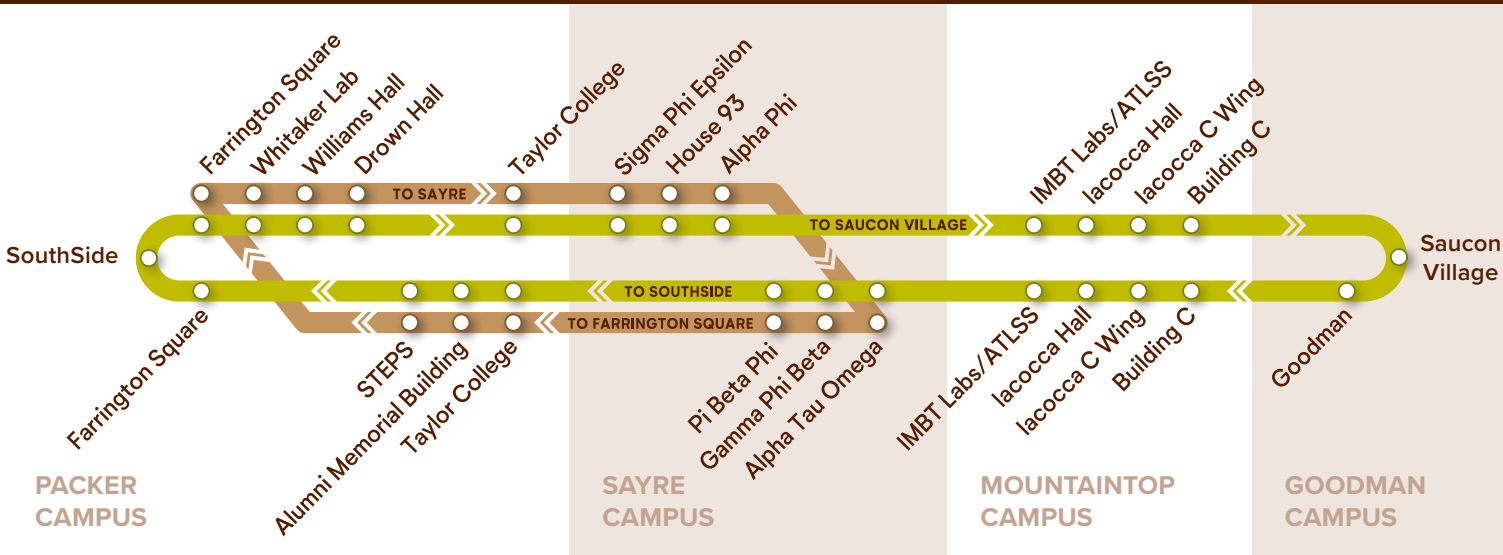

LEHIGH
UNIVERSITY

**transportation
services**

126 Goodman Drive
Bethlehem, PA 18015
(610) 758-4410

Follow us on
TWITTER!
[@goLehighTransit](https://twitter.com/goLehighTransit)

	MONDAY – FRIDAY HOURS	WEEKEND HOURS
PACKER EXPRESS	1 Bus: 6:30 AM to 8 PM	Not in service
CAMPUS CONNECTOR	5 Buses: 6:30 AM to 8 PM 2 Buses: 8PM to 2:30 AM	2 Buses: 10 AM to 2:30 AM

TRACK US ON
bus.lehigh.edu